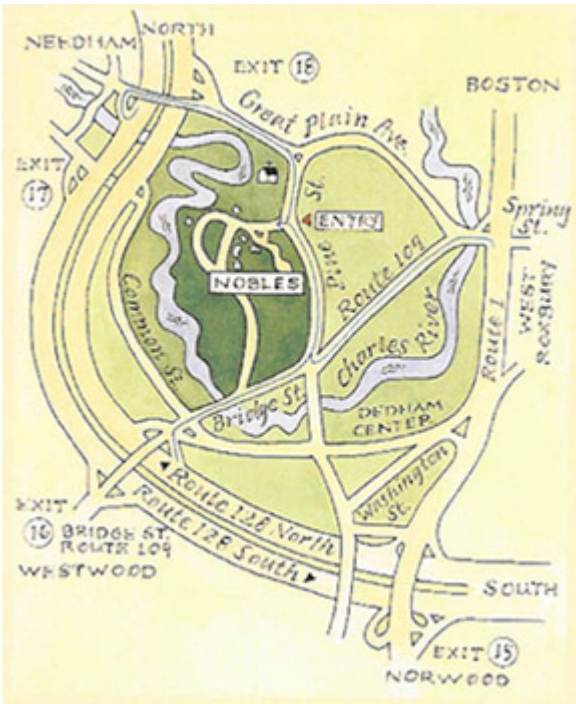

NOBLES DAY CAMP DIRECTIONS

For Terrier Training Soccer – enter Noble and Greenough School at the Bridge Street entrance

TRAVELING SOUTH ON RT.128 (US 95)

Take Exit 18 (Great Plain Avenue) At end of ramp, turn right. Continue one mile and bear right at St. Susanna's Church onto Pine St.

Continue 1/4 mile **past the first school entrance which is on the right.** Go to set of lights at intersection of Pine and Bridge. Turn right. School entrance will be on right less than 1/4 mile. **Enter school at Bridge Street.** Go up entrance road and fields will be on your right

TRAVELING NORTH ON RT.128 (US 95)

Take Exit 16 Take Rt. 109 toward Dedham.

Follow 109 through a traffic light. **Bridge Street entrance** will be on you left before coming to second traffic light at intersection of Pine St. Go up entrance road and fields will be on your right.

TRAVELING ON RT. 1/THE VFW PARKWAY (either way)

Turn onto Rt. 109 West.

Go through second traffic light crossing Pine St. and in less than 1/4 mile, **Bridge Street entrance** will be on your right. Go up entrance road and fields will be on your right.